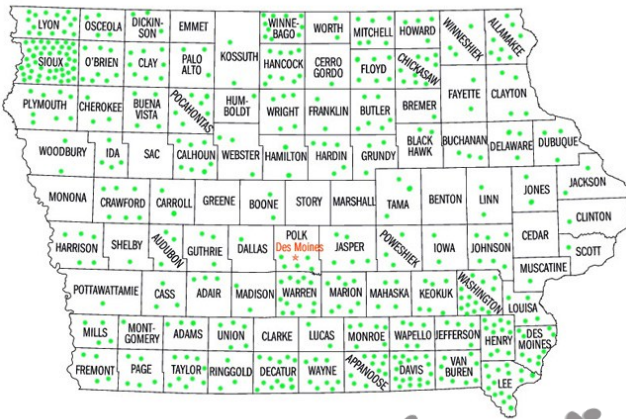

Puppy Mills in Iowa

- If you do plan to purchase a puppy, be sure to meet the puppy's parents and see their living conditions
- Visit local Animal Rescue Shelters and **adopt** an animal instead of buying

Join our grassroots effort! Sign up at our website www.iowavca.org and join

Iowa Voters for Companion Animals
(Iowa VCA)
Des Moines, Iowa

Find us on Facebook;

Iowa Voters for Companion Animals

Follow us on Twitter;

@IowaVCA

www.IowaVCA.org