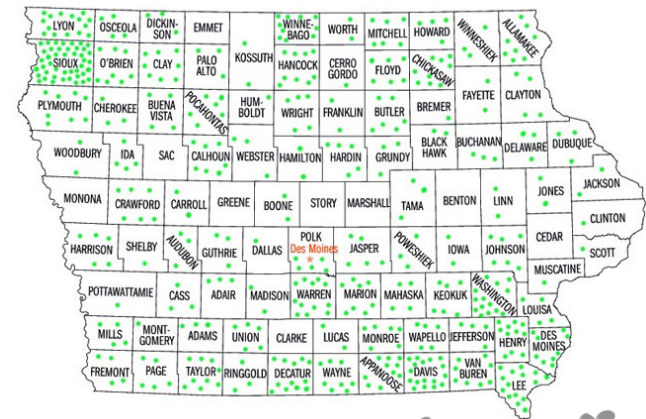

Puppy Mills in Iowa

- If you do plan to purchase a puppy, be sure to meet the puppy's parents and see their living conditions
- Visit local Animal Rescue Shelters and **adopt** an animal instead of buying

Join our grassroots effort! Sign up at our website www.iowavca.org and join

Iowa Voters for Companion Animals
(Iowa VCA)
Des Moines, Iowa

Find us on Facebook;

Iowa Voters for Companion Animals

Follow us on Twitter;

@IowaVCA

www.IowaVCA.org