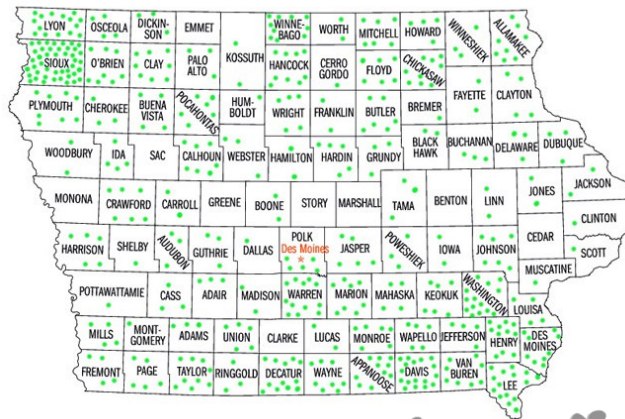

Puppy Mills in Iowa

- If you do plan to purchase a puppy, be sure to meet the puppy's parents and see their living conditions
- Visit local Animal Rescue Shelters and **adopt** an animal instead of buying

Join our grassroots effort! Sign up at our website www.iowavca.org and join

Iowa Voters for Companion Animals
(Iowa VCA)
Des Moines, Iowa

Find us on Facebook;

Iowa Voters for Companion Animals

Follow us on Twitter;

@IowaVCA

www.IowaVCA.org